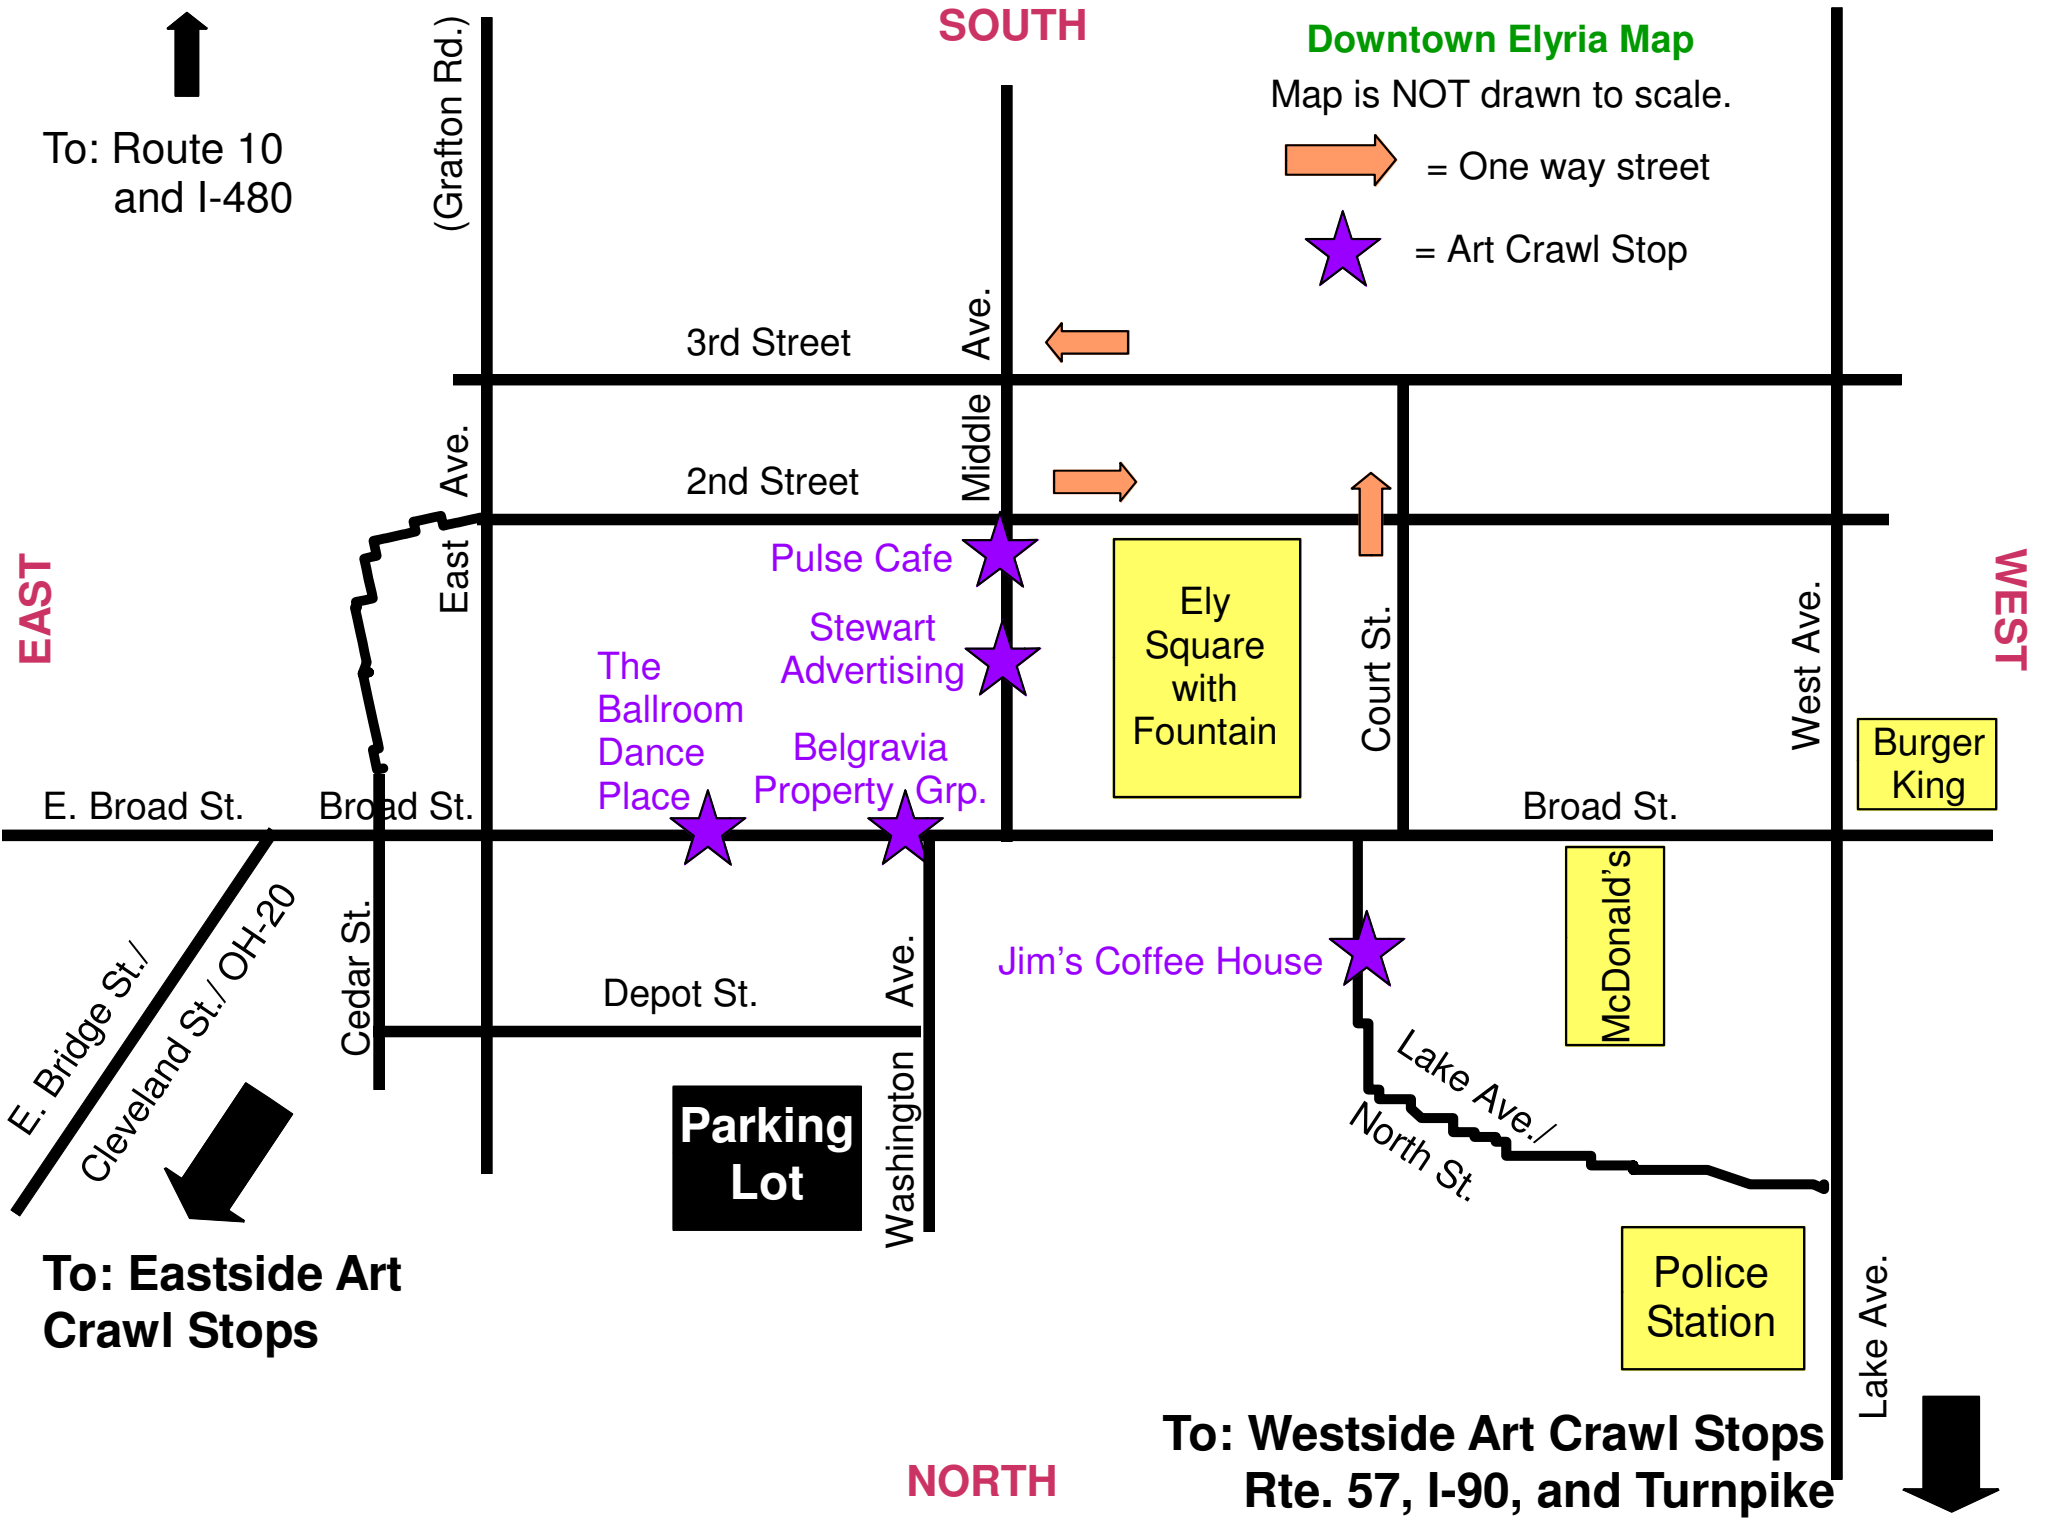

**SOUTH**

**Downtown Elyria Map**

Map is NOT drawn to scale.

 = One way street

 = Art Crawl Stop

To: Route 10 and I-480

**EAST**

**WEST**

To: Eastside Art Crawl Stops

**Parking Lot**

**NORTH**

To: Westside Art Crawl Stops  
Rte. 57, I-90, and Turnpike